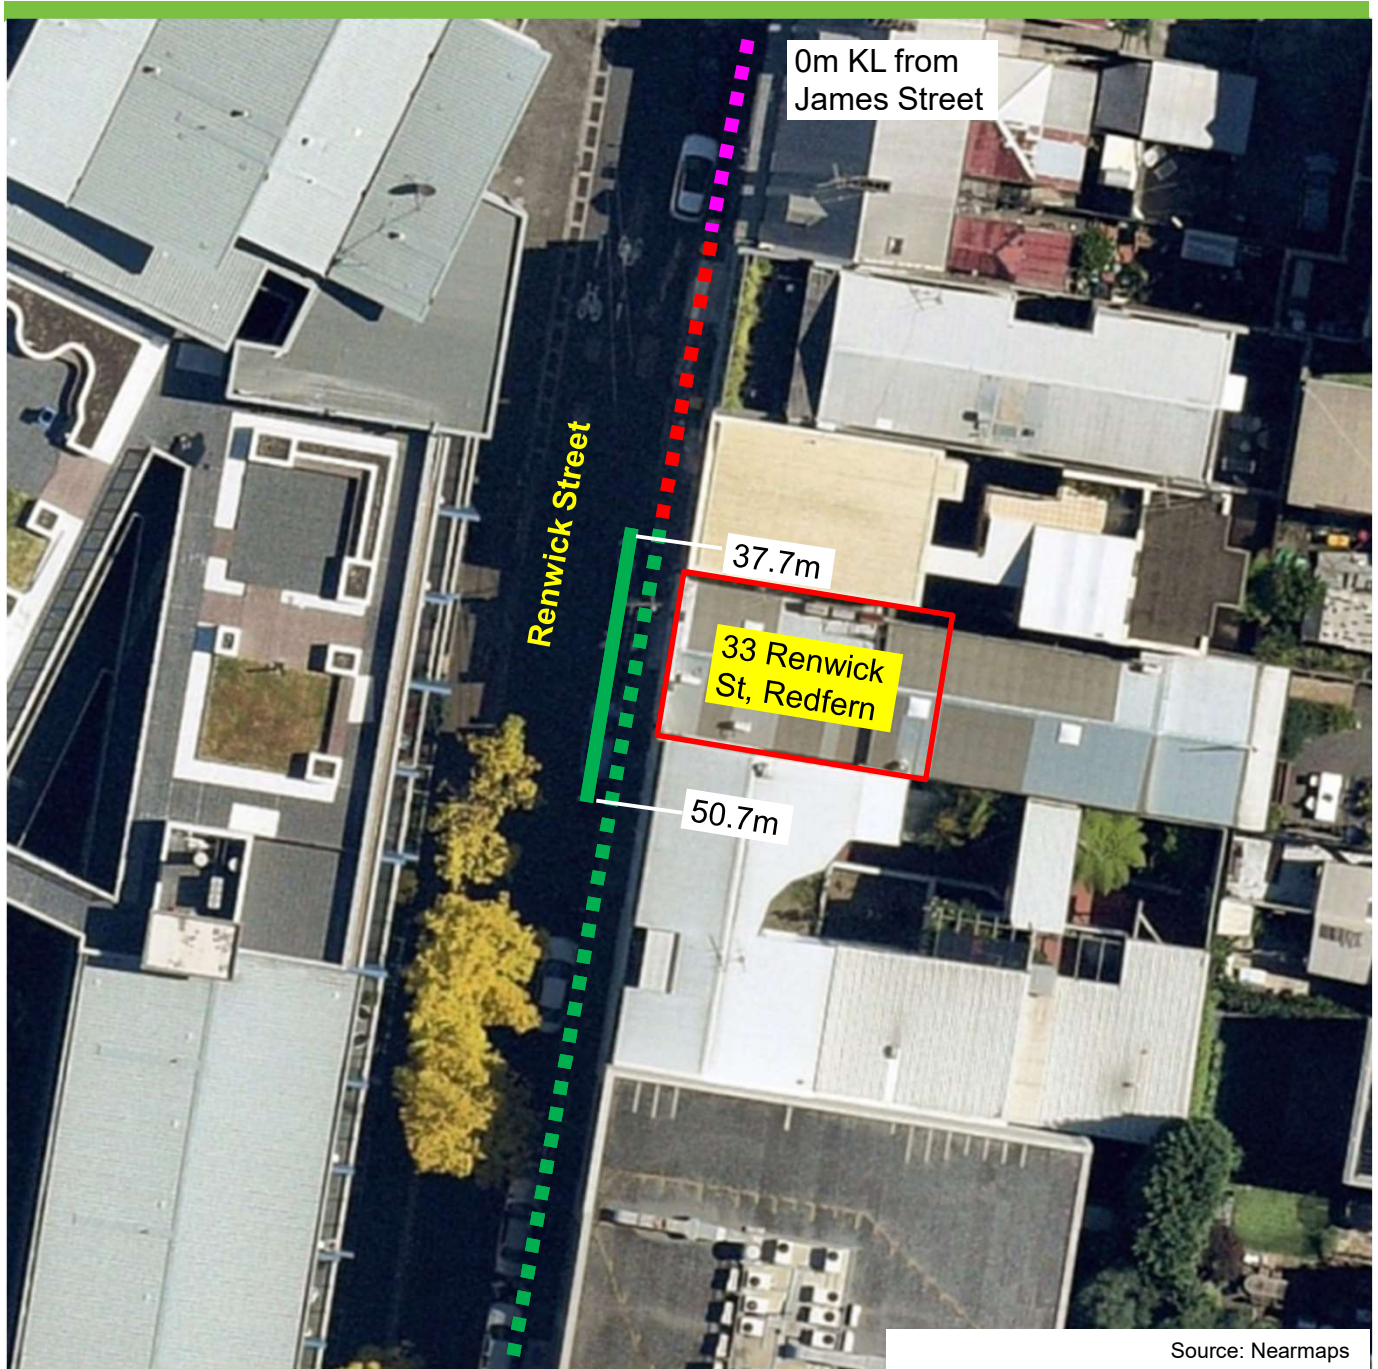

Proposal

Renwick Street, Redfern Proposed parking changes

Existing

- ■ ■ "No Parking"
- ■ ■ Unrestricted Parking
- ■ ■ "1P 8am-8pm Mon-Fri Permit Holders Excepted Area 41"

Proposed

- ■ ■ "P15 Minute 8am – 5pm" Mon-Fri"